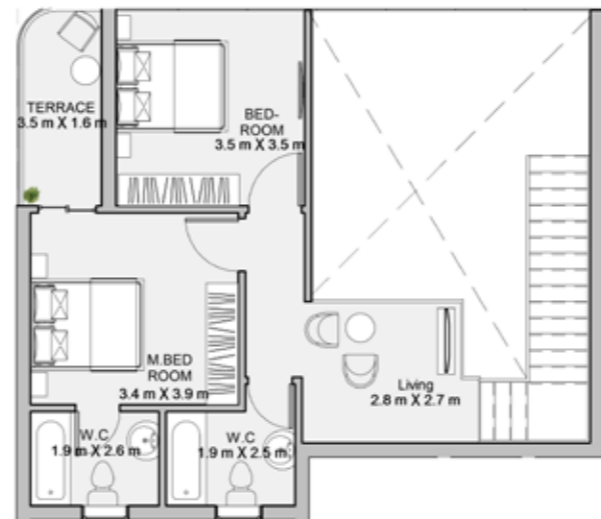

ALTO CASA B
FLOOR PLAN

LEVEL 001

Unit	Level 1	Level 2	Area	Notes
001	100		166	(70 M ² GARDEN Excluded)
		66		
002	100		166	(70 M ² GARDEN Excluded)
		66		
003	100		166	(70 M ² GARDEN Excluded)
		66		
004	67		140	(70 M ² GARDEN Excluded)
		73		

ALTO CASA B
FLOOR PLANS

UNIT 001 / LEVEL 001&002

TOTAL AREA : 166 M²
LEVEL 000 : 100 M²
LEVEL 001 : 66 M²
GARDEN : 70 M² (Excluded)

ALTO CASA B
FLOOR PLANS

UNIT 002 / LEVEL 001&002

TOTAL AREA : 166 M²
LEVEL 000 : 100 M²
LEVEL 001 : 66 M²
GARDEN : 70 M² (Excluded)

ALTO CASA B
FLOOR PLANS

UNIT 003 / LEVEL 001&002

TOTAL AREA : 166 M²
LEVEL 000 : 100 M²
LEVEL 001 : 66 M²
GARDEN : 70 M² (Excluded)

ALTO CASA B
FLOOR PLANS

UNIT 004 / LEVEL 001&002

TOTAL AREA : 140 M²

LEVEL 000 : 67 M²

LEVEL 001 : 73 M²

GARDEN : 70 M² (Excluded)

LEVEL 2
LEVEL 3

ALTO CASA B
FLOOR PLAN
LEVEL 002

Unit	Area
201	LEVEL 1 105 LEVEL 2 66 171 (45 M ² TERRACE Excluded)
202	LEVEL 1 105 LEVEL 2 66 171 (60 M ² TERRACE Excluded)
203	LEVEL 1 105 LEVEL 2 66 171 (45 M ² TERRACE Excluded)
204	LEVEL 1 105 LEVEL 2 66 171 (60 M ² TERRACE Excluded)