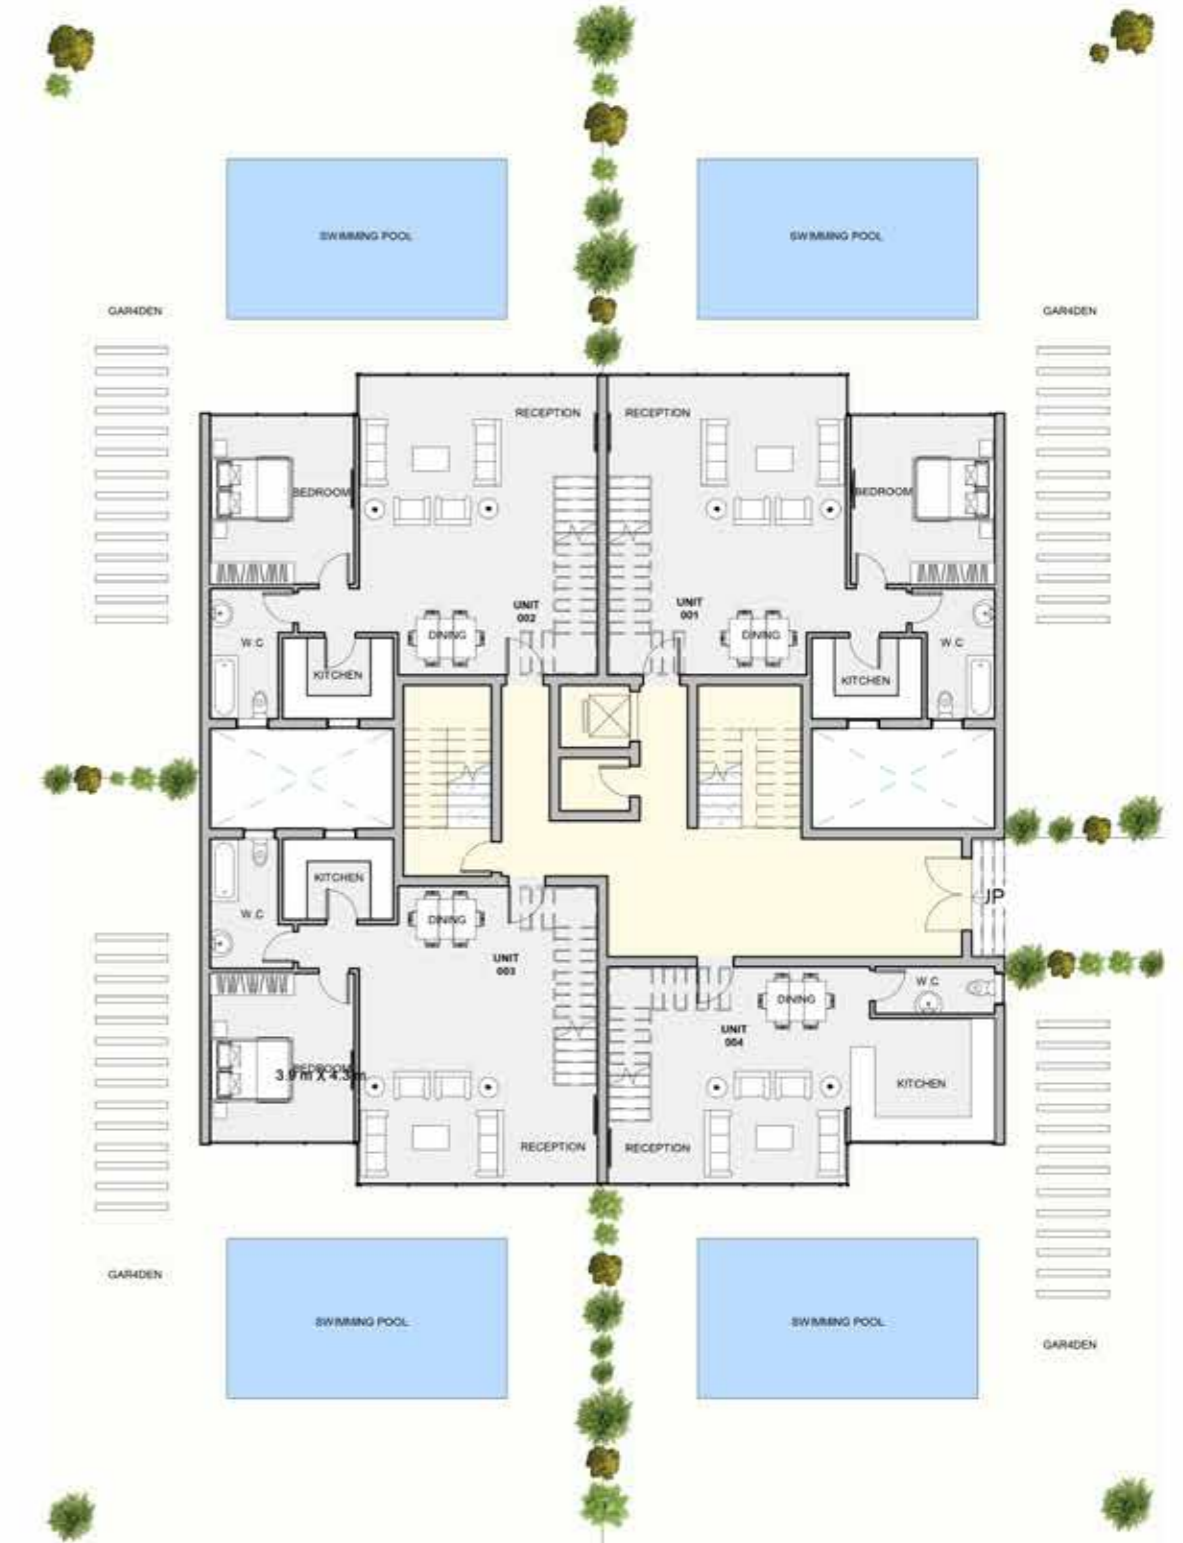

ATIKA

NEW CAPITAL

ALTO CASA

ALTO CASA

LEVEL 0

LEVEL 1

ALTO CASA B FLOOR PLAN

LEVEL 000

Unit	Level 1	Level 2	Area	Notes
001	100		166	(70 M ² GARDEN Excluded)
		66		
002	100		166	(70 M ² GARDEN Excluded)
		66		
003	100		166	(70 M ² GARDEN Excluded)
		66		
004	67		140	(70 M ² GARDEN Excluded)
		73		

ALTO CASA B
FLOOR PLAN

LEVEL 001

Unit	Level 1	Level 2	Area	Notes
001	100		166	(70 M ² GARDEN Excluded)
		66		
002	100		166	(70 M ² GARDEN Excluded)
		66		
003	100		166	(70 M ² GARDEN Excluded)
		66		
004	67		140	(70 M ² GARDEN Excluded)
		73		

ALTO CASA B
FLOOR PLANS

UNIT 001 / LEVEL 001&002

TOTAL AREA : 166 M²
LEVEL 000 : 100 M²
LEVEL 001 : 66 M²
GARDEN : 70 M² (Excluded)

ALTO CASA B
FLOOR PLANS

UNIT 002 / LEVEL 001&002

TOTAL AREA : 166 M²
LEVEL 000 : 100 M²
LEVEL 001 : 66 M²
GARDEN : 70 M² (Excluded)