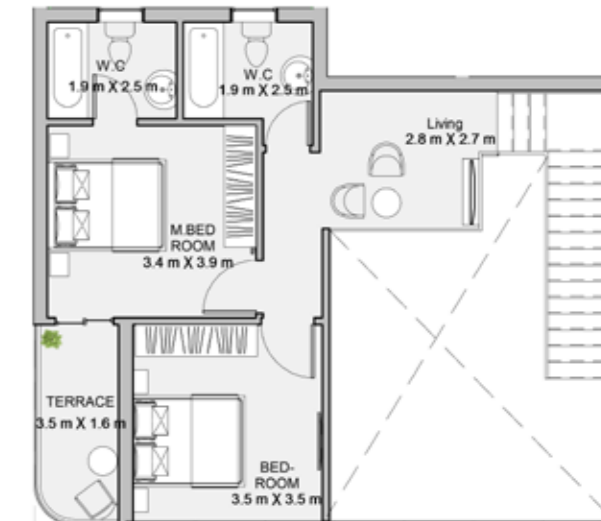

ALTO CASA B
FLOOR PLAN

LEVEL 001

Unit	Level 1	Level 2	Area	Notes
001	100		166	(70 M ² GARDEN Excluded)
		66		
002	100		166	(70 M ² GARDEN Excluded)
		66		
003	100		166	(70 M ² GARDEN Excluded)
		66		
004	67		140	(70 M ² GARDEN Excluded)
		73		

ALTO CASA B
FLOOR PLANS

UNIT 001 / LEVEL 001&002

TOTAL AREA : 166 M²
LEVEL 000 : 100 M²
LEVEL 001 : 66 M²
GARDEN : 70 M² (Excluded)

ALTO CASA B
FLOOR PLANS

UNIT 002 / LEVEL 001&002

TOTAL AREA : 166 M²
LEVEL 000 : 100 M²
LEVEL 001 : 66 M²
GARDEN : 70 M² (Excluded)

ALTO CASA B
FLOOR PLANS

UNIT 003 / LEVEL 001&002

TOTAL AREA : 166 M²
LEVEL 000 : 100 M²
LEVEL 001 : 66 M²
GARDEN : 70 M² (Excluded)

ALTO CASA B
FLOOR PLANS

UNIT 004 / LEVEL 001&002

TOTAL AREA : 140 M²

LEVEL 000 : 67 M²

LEVEL 001 : 73 M²

GARDEN : 70 M² (Excluded)

LEVEL 2
LEVEL 3

ALTO CASA B
FLOOR PLAN
LEVEL 002

Unit	Area
201	LEVEL 1 105 LEVEL 2 66 171 (45 M ² TERRACE Excluded)
202	LEVEL 1 105 LEVEL 2 66 171 (60 M ² TERRACE Excluded)
203	LEVEL 1 105 LEVEL 2 66 171 (45 M ² TERRACE Excluded)
204	LEVEL 1 105 LEVEL 2 66 171 (60 M ² TERRACE Excluded)