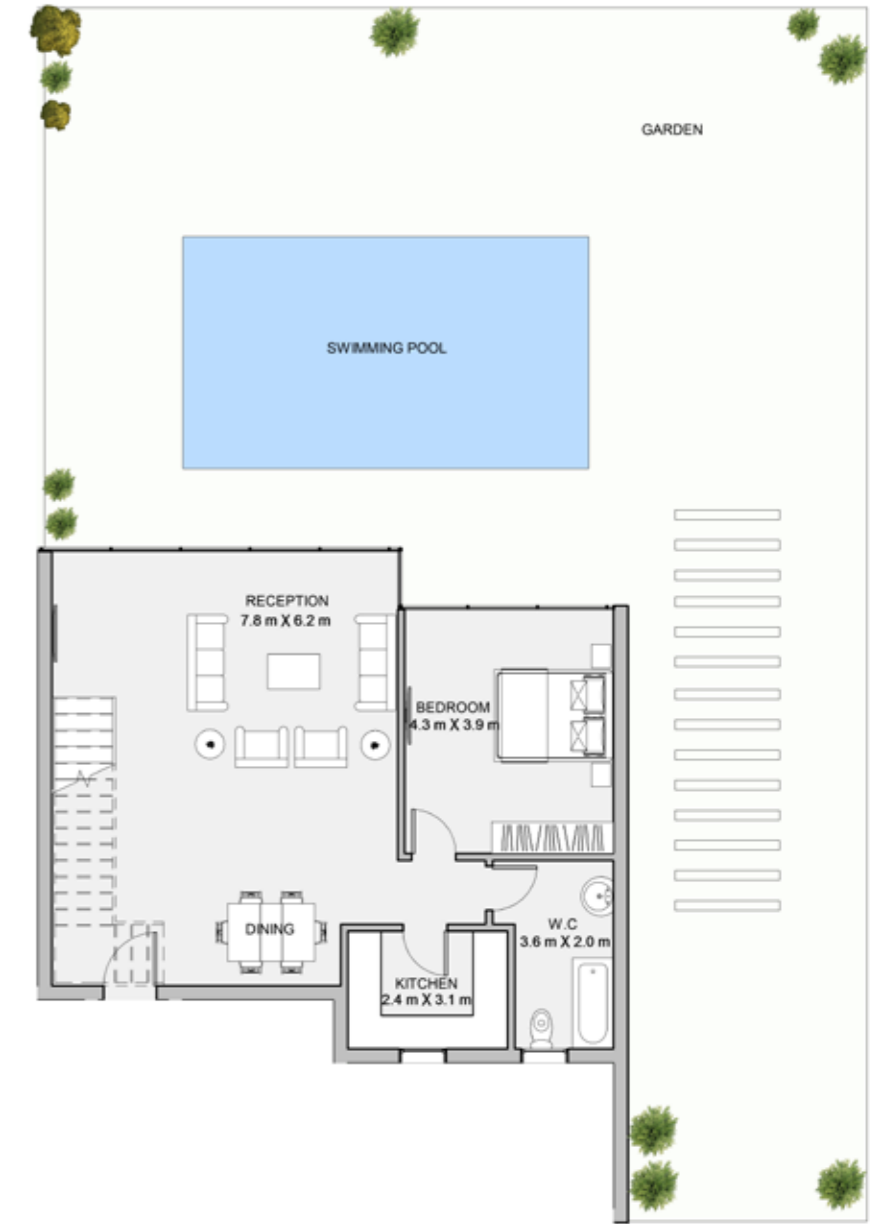

Unit	Level 1	Level 2	Area	Notes
001	100		166	(70 M ² GARDEN Excluded)
		66		
002	100		166	(70 M ² GARDEN Excluded)
		66		
003	100		166	(70 M ² GARDEN Excluded)
		66		
004	67		140	(70 M ² GARDEN Excluded)
		73		

ALTO CASA B
FLOOR PLAN

LEVEL 001

Unit	Level 1	Level 2	Area	Notes
001	100		166	(70 M ² GARDEN Excluded)
		66		
002	100		166	(70 M ² GARDEN Excluded)
		66		
003	100		166	(70 M ² GARDEN Excluded)
		66		
004	67		140	(70 M ² GARDEN Excluded)
		73		

ALTO CASA B
FLOOR PLANS

UNIT 001 / LEVEL 001&002

TOTAL AREA : 166 M²
LEVEL 000 : 100 M²
LEVEL 001 : 66 M²
GARDEN : 70 M² (Excluded)

ALTO CASA B
FLOOR PLANS

UNIT 002 / LEVEL 001&002

TOTAL AREA : 166 M²
LEVEL 000 : 100 M²
LEVEL 001 : 66 M²
GARDEN : 70 M² (Excluded)

ALTO CASA B
FLOOR PLANS

UNIT 003 / LEVEL 001&002

TOTAL AREA : 166 M²
LEVEL 000 : 100 M²
LEVEL 001 : 66 M²
GARDEN : 70 M² (Excluded)

ALTO CASA B
FLOOR PLANS

UNIT 004 / LEVEL 001&002

TOTAL AREA : 140 M²

LEVEL 000 : 67 M²