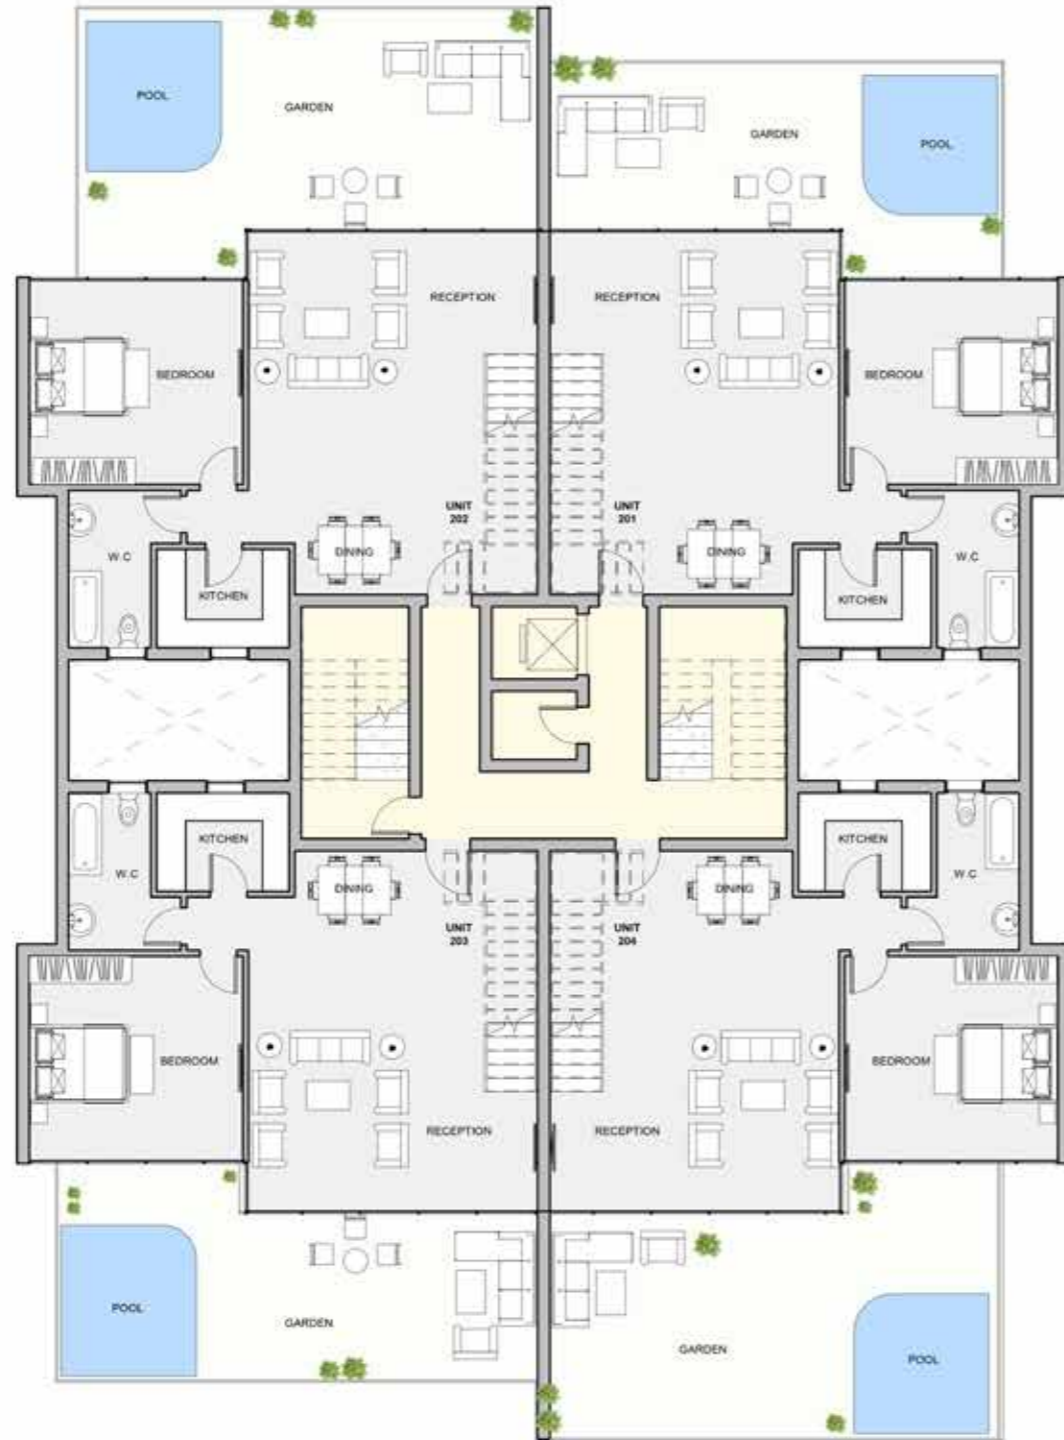

ALTO CASA B
FLOOR PLANS

UNIT 003 / LEVEL 001&002

TOTAL AREA : 166 M²
LEVEL 000 : 100 M²
LEVEL 001 : 66 M²
GARDEN : 70 M² (Excluded)

ALTO CASA B
FLOOR PLANS

UNIT 004 / LEVEL 001&002

TOTAL AREA : 140 M²

LEVEL 000 : 67 M²

LEVEL 001 : 73 M²

GARDEN : 70 M² (Excluded)

LEVEL 2
LEVEL 3

ALTO CASA B
FLOOR PLAN
LEVEL 002

Unit	Area
201	LEVEL 1 105 LEVEL 2 66 171 (45 M ² TERRACE Excluded)
202	LEVEL 1 105 LEVEL 2 66 171 (60 M ² TERRACE Excluded)
203	LEVEL 1 105 LEVEL 2 66 171 (45 M ² TERRACE Excluded)
204	LEVEL 1 105 LEVEL 2 66 171 (60 M ² TERRACE Excluded)

ALTO CASA B
FLOOR PLAN
LEVEL 002

Unit	Area
201	LEVEL 1 105 LEVEL 2 66 171 (45 M ² TERRACE Excluded)
202	LEVEL 1 105 LEVEL 2 66 171 (60 M ² TERRACE Excluded)
203	LEVEL 1 105 LEVEL 2 66 171 (45 M ² TERRACE Excluded)
204	LEVEL 1 105 LEVEL 2 66 171 (60 M ² TERRACE Excluded)

ALTO CASA B

FLOOR PLANS

UNIT 201 / LEVEL 002&003

TOTAL AREA : 171 M²

LEVEL 002 : 105 M²

LEVEL 003 : 66 M²

TERRACE : 45 M² (Excluded)

ALTO CASA B