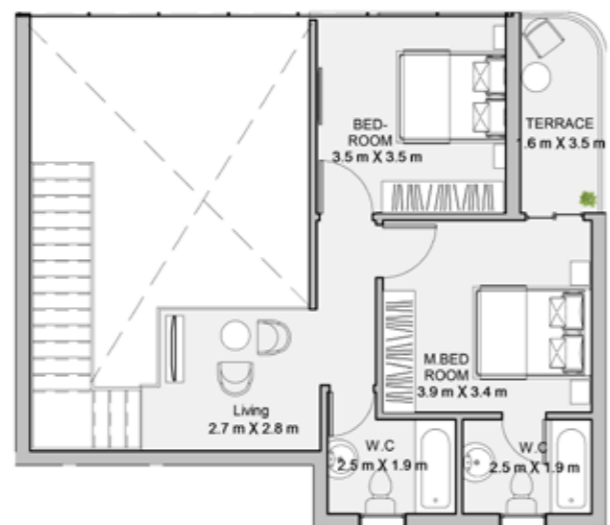

ALTO CASA B
FLOOR PLAN
LEVEL 002

Unit	Area
201	LEVEL 1 105 LEVEL 2 66 171 (45 M ² TERRACE Excluded)
202	LEVEL 1 105 LEVEL 2 66 171 (60 M ² TERRACE Excluded)
203	LEVEL 1 105 LEVEL 2 66 171 (45 M ² TERRACE Excluded)
204	LEVEL 1 105 LEVEL 2 66 171 (60 M ² TERRACE Excluded)

ALTO CASA B

FLOOR PLANS

UNIT 201 / LEVEL 002&003

TOTAL AREA : 171 M²

LEVEL 002 : 105 M²

LEVEL 003 : 66 M²

TERRACE : 45 M² (Excluded)

ALTO CASA B

FLOOR PLANS

UNIT 202 / LEVEL 002&003

TOTAL AREA : 171 M²

LEVEL 002 : 105 M²

LEVEL 003 : 66 M²

TERRACE : 60 M² (Excluded)

ALTO CASA B
FLOOR PLANS

UNIT 203 / LEVEL 002&003

TOTAL AREA : 171 M²
LEVEL 002 : 105 M²
LEVEL 003 : 66 M²
TERRACE : 45 M² (Excluded)

ALTO CASA B
FLOOR PLANS

UNIT 204 / LEVEL 002&003

TOTAL AREA : 171 M²
LEVEL 002 : 105 M²
LEVEL 003 : 66 M²
TERRACE : 60 M² (Excluded)