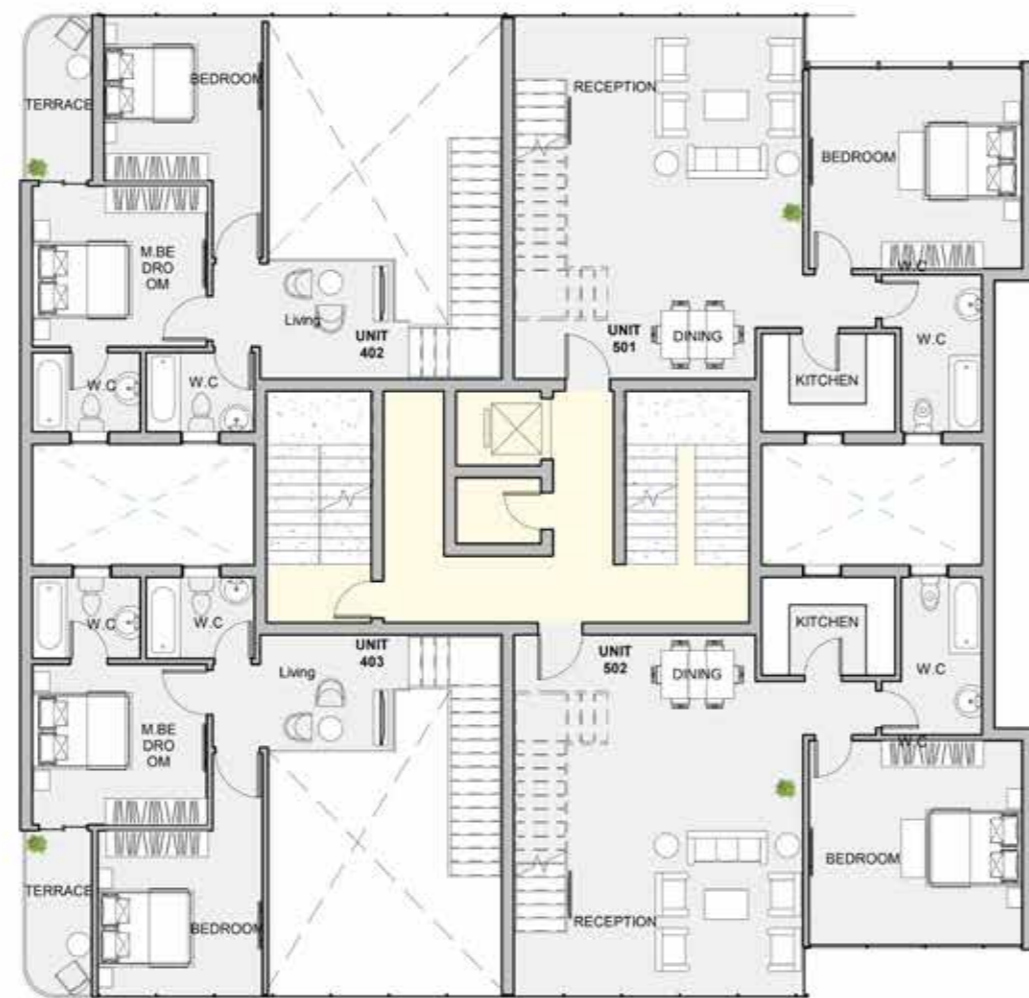

LEVEL 4 LEVEL 5

ALTO CASA B FLOOR PLAN LEVEL 004

Unit	Area		
401	LEVEL 1	98	(Terrace 21 M ² Excluded)
402	LEVEL 1	125	
	LEVEL 2	66	
403	LEVEL 1	125	
	LEVEL 2	66	
404	LEVEL 1	98	(Terrace 21 M ² Excluded)

ALTO CASA B
FLOOR PLAN
LEVEL 005

Unit	LEVEL 1	LEVEL 2	Area
501	105	70	175
	70		
402	125	66	191
	66		
403	125	66	191
	66		
502	105	70	175
	70		

ALTO CASA B
FLOOR PLANS

UNIT 401 / LEVEL 004

TOTAL AREA : 98 M²
 TERRACE : 21 M² (Excluded)