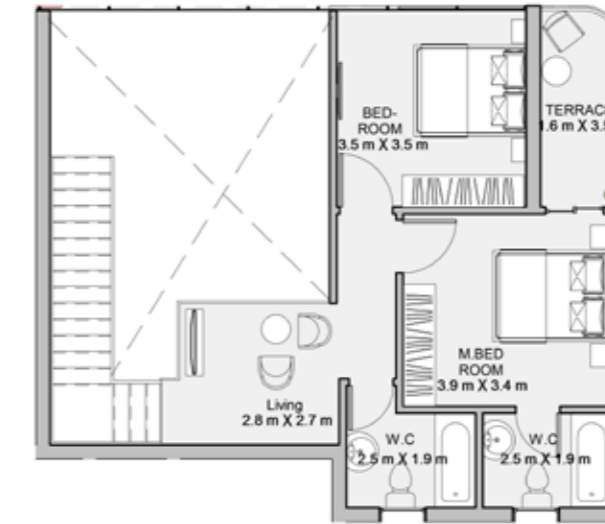

ALTO CASA B
FLOOR PLAN

LEVEL 001

Unit	Level 1	Level 2	Area	Notes
001	100		166	(70 M ² GARDEN Excluded)
		66		
002	100		166	(70 M ² GARDEN Excluded)
		66		
003	100		166	(70 M ² GARDEN Excluded)
		66		
004	67		140	(70 M ² GARDEN Excluded)
		73		

ALTO CASA B
FLOOR PLANS

UNIT 001 / LEVEL 001&002

TOTAL AREA : 166 M²
LEVEL 000 : 100 M²
LEVEL 001 : 66 M²
GARDEN : 70 M² (Excluded)

ALTO CASA B
FLOOR PLANS

UNIT 002 / LEVEL 001&002

TOTAL AREA : 166 M²
LEVEL 000 : 100 M²
LEVEL 001 : 66 M²
GARDEN : 70 M² (Excluded)

ALTO CASA B
FLOOR PLANS

UNIT 003 / LEVEL 001&002

TOTAL AREA : 166 M²
LEVEL 000 : 100 M²
LEVEL 001 : 66 M²
GARDEN : 70 M² (Excluded)

ALTO CASA B
FLOOR PLANS

UNIT 004 / LEVEL 001&002

TOTAL AREA : 140 M²

LEVEL 000 : 67 M²

LEVEL 001 : 73 M²

GARDEN : 70 M² (Excluded)

LEVEL 2
LEVEL 3

ALTO CASA B
FLOOR PLAN
LEVEL 002

Unit	Area
201	LEVEL 1 105 LEVEL 2 66 171 (45 M ² TERRACE Excluded)
202	LEVEL 1 105 LEVEL 2 66 171 (60 M ² TERRACE Excluded)
203	LEVEL 1 105 LEVEL 2 66 171 (45 M ² TERRACE Excluded)
204	LEVEL 1 105 LEVEL 2 66 171 (60 M ² TERRACE Excluded)