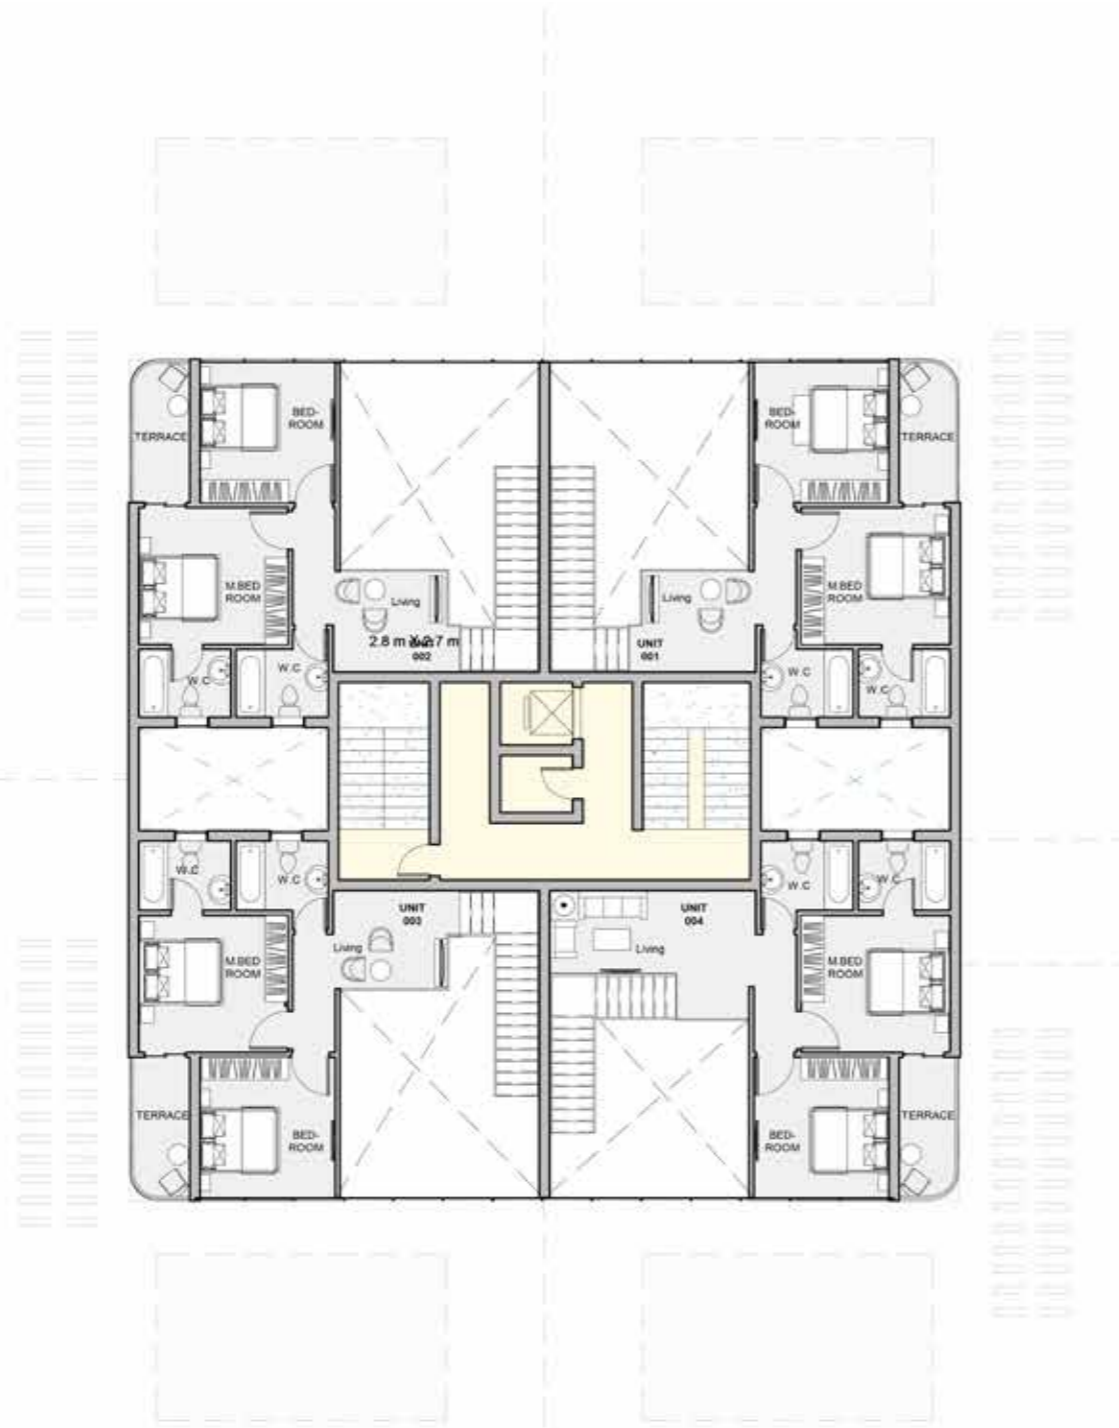

ATIKA

NEW CAPITAL

ALTO CASA

ALTO CASA

LEVEL 0

LEVEL 1

ALTO CASA B FLOOR PLAN

LEVEL 000

Unit	Level 1	Level 2	Area	Notes
001	100		166	(70 M ² GARDEN Excluded)
		66		
002	100		166	(70 M ² GARDEN Excluded)
		66		
003	100		166	(70 M ² GARDEN Excluded)
		66		
004	67		140	(70 M ² GARDEN Excluded)
		73		

ALTO CASA B
FLOOR PLAN

LEVEL 001

Unit	Level 1	Level 2	Area	Notes
001	100		166	(70 M ² GARDEN Excluded)
		66		
002	100		166	(70 M ² GARDEN Excluded)
		66		
003	100		166	(70 M ² GARDEN Excluded)
		66		
004	67		140	(70 M ² GARDEN Excluded)
		73		

ALTO CASA B
FLOOR PLANS

UNIT 001 / LEVEL 001&002

TOTAL AREA : 166 M²
LEVEL 000 : 100 M²
LEVEL 001 : 66 M²
GARDEN : 70 M² (Excluded)

ALTO CASA B
FLOOR PLANS

UNIT 002 / LEVEL 001&002

TOTAL AREA : 166 M²
LEVEL 000 : 100 M²
LEVEL 001 : 66 M²
GARDEN : 70 M² (Excluded)