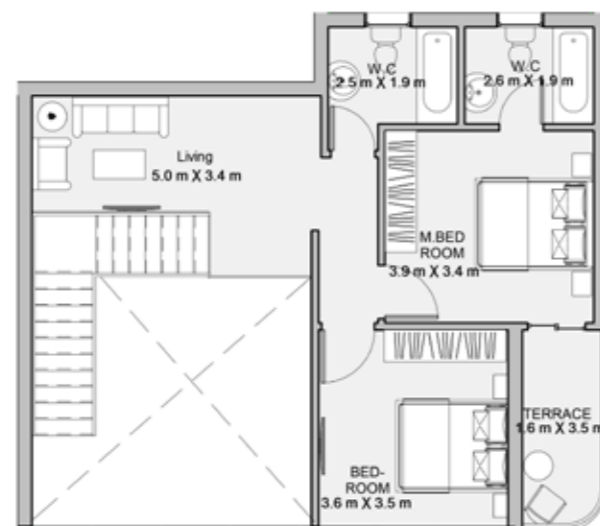

ALTO CASA B
FLOOR PLANS

UNIT 001 / LEVEL 001&002

TOTAL AREA : 166 M²
LEVEL 000 : 100 M²
LEVEL 001 : 66 M²
GARDEN : 70 M² (Excluded)

ALTO CASA B
FLOOR PLANS

UNIT 002 / LEVEL 001&002

TOTAL AREA : 166 M²
LEVEL 000 : 100 M²
LEVEL 001 : 66 M²
GARDEN : 70 M² (Excluded)

ALTO CASA B
FLOOR PLANS

UNIT 003 / LEVEL 001&002

TOTAL AREA : 166 M²
LEVEL 000 : 100 M²
LEVEL 001 : 66 M²
GARDEN : 70 M² (Excluded)

ALTO CASA B
FLOOR PLANS

UNIT 004 / LEVEL 001&002

TOTAL AREA : 140 M²

LEVEL 000 : 67 M²

LEVEL 001 : 73 M²

GARDEN : 70 M² (Excluded)

LEVEL 2
LEVEL 3

ALTO CASA B
FLOOR PLAN
LEVEL 002

Unit	Area
201	LEVEL 1 105 LEVEL 2 66 171 (45 M ² TERRACE Excluded)
202	LEVEL 1 105 LEVEL 2 66 171 (60 M ² TERRACE Excluded)
203	LEVEL 1 105 LEVEL 2 66 171 (45 M ² TERRACE Excluded)
204	LEVEL 1 105 LEVEL 2 66 171 (60 M ² TERRACE Excluded)

ALTO CASA B
FLOOR PLAN
LEVEL 002

Unit	Area
201	LEVEL 1 105 LEVEL 2 66 171 (45 M ² TERRACE Excluded)
202	LEVEL 1 105 LEVEL 2 66 171 (60 M ² TERRACE Excluded)
203	LEVEL 1 105 LEVEL 2 66 171 (45 M ² TERRACE Excluded)
204	LEVEL 1 105 LEVEL 2 66 171 (60 M ² TERRACE Excluded)