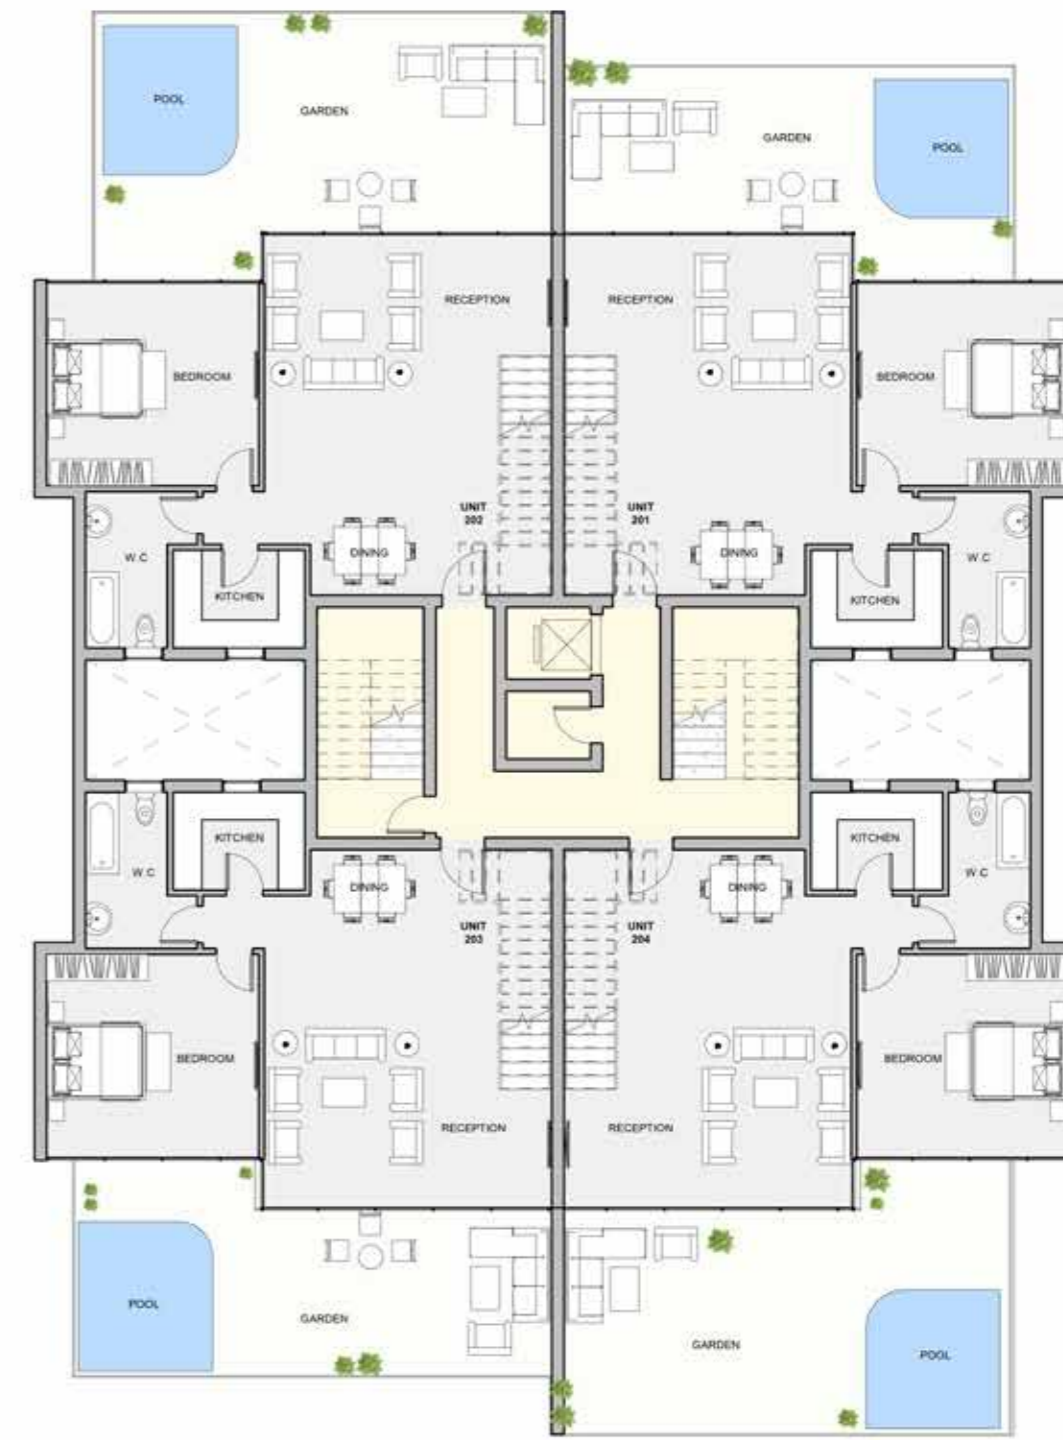

ALTO CASA B
FLOOR PLANS

UNIT 003 / LEVEL 001&002

TOTAL AREA : 166 M²
LEVEL 000 : 100 M²
LEVEL 001 : 66 M²
GARDEN : 70 M² (Excluded)

ALTO CASA B
FLOOR PLANS

UNIT 004 / LEVEL 001&002

TOTAL AREA : 140 M²

LEVEL 000 : 67 M²

LEVEL 001 : 73 M²

GARDEN : 70 M² (Excluded)

LEVEL 2
LEVEL 3

ALTO CASA B
FLOOR PLAN
LEVEL 002

Unit	Area
201	LEVEL 1 105 LEVEL 2 66 171 (45 M ² TERRACE Excluded)
202	LEVEL 1 105 LEVEL 2 66 171 (60 M ² TERRACE Excluded)
203	LEVEL 1 105 LEVEL 2 66 171 (45 M ² TERRACE Excluded)
204	LEVEL 1 105 LEVEL 2 66 171 (60 M ² TERRACE Excluded)

ALTO CASA B
FLOOR PLAN
LEVEL 002

Unit	Area
201	LEVEL 1 105 LEVEL 2 66 171 (45 M ² TERRACE Excluded)
202	LEVEL 1 105 LEVEL 2 66 171 (60 M ² TERRACE Excluded)
203	LEVEL 1 105 LEVEL 2 66 171 (45 M ² TERRACE Excluded)
204	LEVEL 1 105 LEVEL 2 66 171 (60 M ² TERRACE Excluded)

ALTO CASA B

FLOOR PLANS

UNIT 201 / LEVEL 002&003

TOTAL AREA : 171 M²

LEVEL 002 : 105 M²

LEVEL 003 : 66 M²

TERRACE : 45 M² (Excluded)

ALTO CASA B